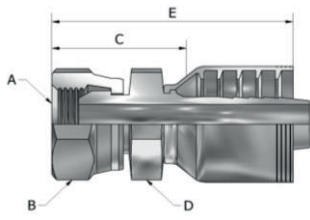

DP405 SERIES(BSP Female Straight)

LIST

PART NUMBER	Products Description									
	Hose In-Dia	Thread PF	Nut Hex		Tail-Growth		Nipple Hex		Overall length	
			MM	Inch	MM	Inch	MM	Inch	MM	Inch
			B		C		D		E	
DP405-04-06	3/8	1/4-19	19.0	0.75	34.3	1.35	19.0	0.75	58.1	2.29
DP405-06-06	3/8	3/8-19	22.0	0.87	37.6	1.48	22.0	0.87	61.4	2.42
DP405-06-08	1/2	3/8-19	22.0	0.87	38.2	1.50	22.0	0.87	68.6	2.70
DP405-08-06	3/8	1/2-14	27.0	1.06	41.3	1.63	24.0	0.94	65.1	2.56
DP405-08-08	1/2	1/2-14	27.0	1.06	41.3	1.63	27.0	1.06	71.7	2.82
DP405-08-10	5/8	1/2-14	27.0	1.06	42.9	1.69	27.0	1.06	74.4	2.93
DP405-08-12	3/4	1/2-14	27.0	1.06	41.6	1.64	27.0	1.06	78.0	3.07
DP405-10-08	1/2	5/8-14	28.6	1.12	38.5	1.52	27.0	1.06	68.9	2.71
DP405-10-10	5/8	5/8-14	28.6	1.12	40.0	1.57	27.0	1.06	71.5	2.81
DP405-12-08	1/2	3/4-14	36.0	1.42	45.8	1.80	36.0	1.42	76.2	3.00
DP405-12-10	5/8	3/4-14	36.0	1.42	47.3	1.86	36.0	1.42	78.8	3.10
DP405-12-12	3/4	3/4-14	36.0	1.42	45.0	1.77	36.0	1.42	81.4	3.20
DP405-16-12	3/4	1"-11	41.0	1.61	49.2	1.94	41.0	1.61	85.6	3.37
DP405-16-16	1"	1"-11	41.0	1.61	51.5	2.03	41.0	1.61	95.4	3.76
DP405-20-16	1"	1-1/4-11	50.0	1.97	58.7	2.31	50.0	1.97	102.6	4.04
DP405-20-20	1-1/4	1-1/4-11	50.0	1.97	61.8	2.43	50.0	1.97	104.3	4.11
DP405-24-24	1-1/2	1-1/2-11	60.0	2.36	64.4	2.54	55.0	2.17	119.6	4.71
DP405-32-32	2"	2"-11	70.0	2.76	73.4	2.89	70.0	2.76	195.4	7.69