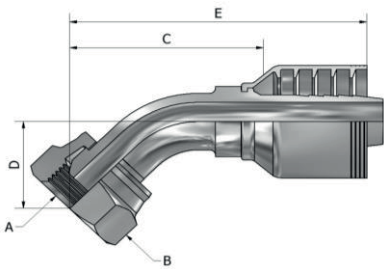

DP445 SERIES(BSP Female 45° Elbow)

LIST

PART NUMBER	Products Description									
	Hose In-Dia	Thread PF	Nut Hex		Tail-Growth		Drop		Overall length	
			MM	Inch	MM	Inch	MM	Inch	MM	Inch
			B		C		D		E	
DP445-06-06	3/8	3/8-19	22.0	0.87	45.7	1.80	22.2	0.87	69.5	2.74
DP445-08-06	3/8	1/2-14	27.0	1.06	59.3	2.33	28.8	1.13	83.1	3.27
DP445-08-08	1/2	1/2-14	27.0	1.06	54.1	2.13	28.0	1.10	84.4	3.32
DP445-10-08	1/2	5/8-14	28.6	1.12	54.0	2.13	27.6	1.09	84.4	3.32
DP445-10-10	5/8	5/8-14	28.6	1.12	54.3	2.14	24.3	0.96	85.8	3.38
DP445-12-10	5/8	3/4-14	36.0	1.42	61.7	2.43	29.2	1.15	93.2	3.67
DP445-12-12	3/4	3/4-14	36.0	1.42	67.0	2.64	32.3	1.27	103.3	4.07
DP445-16-12	3/4	1"-11	41.0	1.61	71.2	2.80	37.4	1.47	107.5	4.23
DP445-16-16	1"	1"-11	41.0	1.61	84.8	3.34	40.4	1.59	128.6	5.06
DP445-20-20	1-1/4	1-1/4-11	50.0	1.97	116.3	4.58	55.5	2.19	158.8	6.25
DP445-24-24	1-1/2	1-1/2-11	55.0	2.17	131.4	5.17	60.1	2.37	186.6	7.35
DP445-32-32	2"	2"-11	70.0	2.76	161.8	6.37	68.8	2.71	219.6	8.65