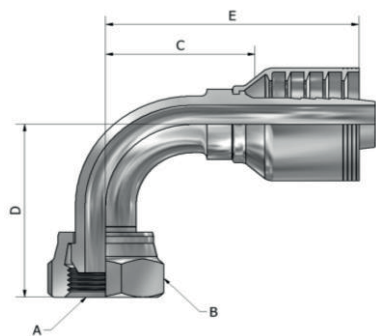

DP495 SERIES(BSP Female 90° Elbow)

LIST

PART NUMBER	Products Description									
	Hose In-Dia	Thread PF	Nut Hex		Tail-Growth		Drop		Overall length	
			MM	Inch	MM	Inch	MM	Inch	MM	Inch
			B		C		D		E	
DP495-04-06	3/8	1/4-19	19.0	0.75	31.8	1.25	35.3	1.39	55.6	2.19
DP495-06-06	3/8	3/8-19	22.0	0.87	31.1	1.22	40.4	1.59	54.9	2.16
DP495-06-06B	3/8	3/8-19	22.0	0.87	27.1	1.07	35.4	1.39	50.9	2.00
DP495-06-06D55	3/8	3/8-19	22.0	0.87	31.1	1.22	62.4	2.46	54.9	2.16
DP495-08-06	3/8	1/2-14	27.0	1.06	39.3	1.55	50.6	1.99	63.1	2.48
DP495-08-08	1/2	1/2-14	27.0	1.06	38.1	1.50	50.6	1.99	68.5	2.70
DP495-08-08B	1/2	1/2-14	27.0	1.06	32.8	1.29	42.0	1.65	63.2	2.49
DP495-08-08D80	1/2	1/2-14	27.0	1.06	35.2	1.39	89.7	3.53	65.6	2.58
DP495-10-10	5/8	5/8-14	28.6	1.12	41.6	1.64	51.8	2.04	73.1	2.88
DP495-12-08	1/2	3/4-14	36.0	1.42	38.1	1.50	51.3	2.02	68.5	2.70
DP495-12-10	5/8	3/4-14	36.0	1.42	49.6	1.95	59.0	2.32	81.1	3.19
DP495-12-12	3/4	3/4-14	36.0	1.42	51.3	2.02	64.0	2.52	87.6	3.45
DP495-12-12B	3/4	3/4-14	36.0	1.42	36.9	1.45	45.0	1.77	73.2	2.88
DP495-16-16	1"	1"-11	41.0	1.61	77.6	3.06	84.0	3.31	121.5	4.78
DP495-16-16D100	1"	1"-11	41.0	1.61	77.6	3.06	120.5	4.74	121.5	4.78
DP495-20-20	1-1/4	1-1/4-11	50.0	1.97	87.2	3.43	101.9	4.01	129.7	5.11
DP495-24-24	1-1/2	1-1/2-11	55.0	2.17	103.5	4.07	120.0	4.72	158.7	6.25
DP495-32-32	2"	2"-11	70.0	2.76	144.2	5.68	152.9	6.02	202.1	7.96